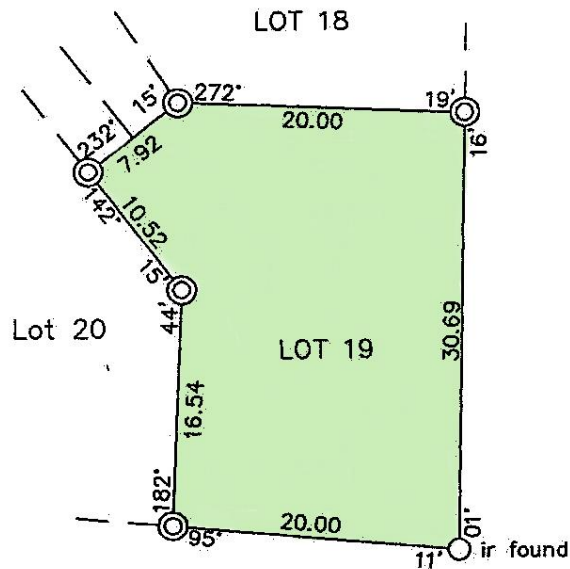

RONALD STOUTE & SONS LTD

Tel: 423-6800 (w) 423-6215 (h)

LAND FOR SALE

LOCATION: Lot 19 Cottage, St. George

PRICE: $179,000.00 BDS

AREA OF LOT: Land 637.97 sq. m. = 6867 sq. ft.

Total 637.97 sq. m. = 6867 sq. ft.

ADD. INFORMATION: Res.Agr.Com.: Residential

Lands
of
Property
Holdings
Limited